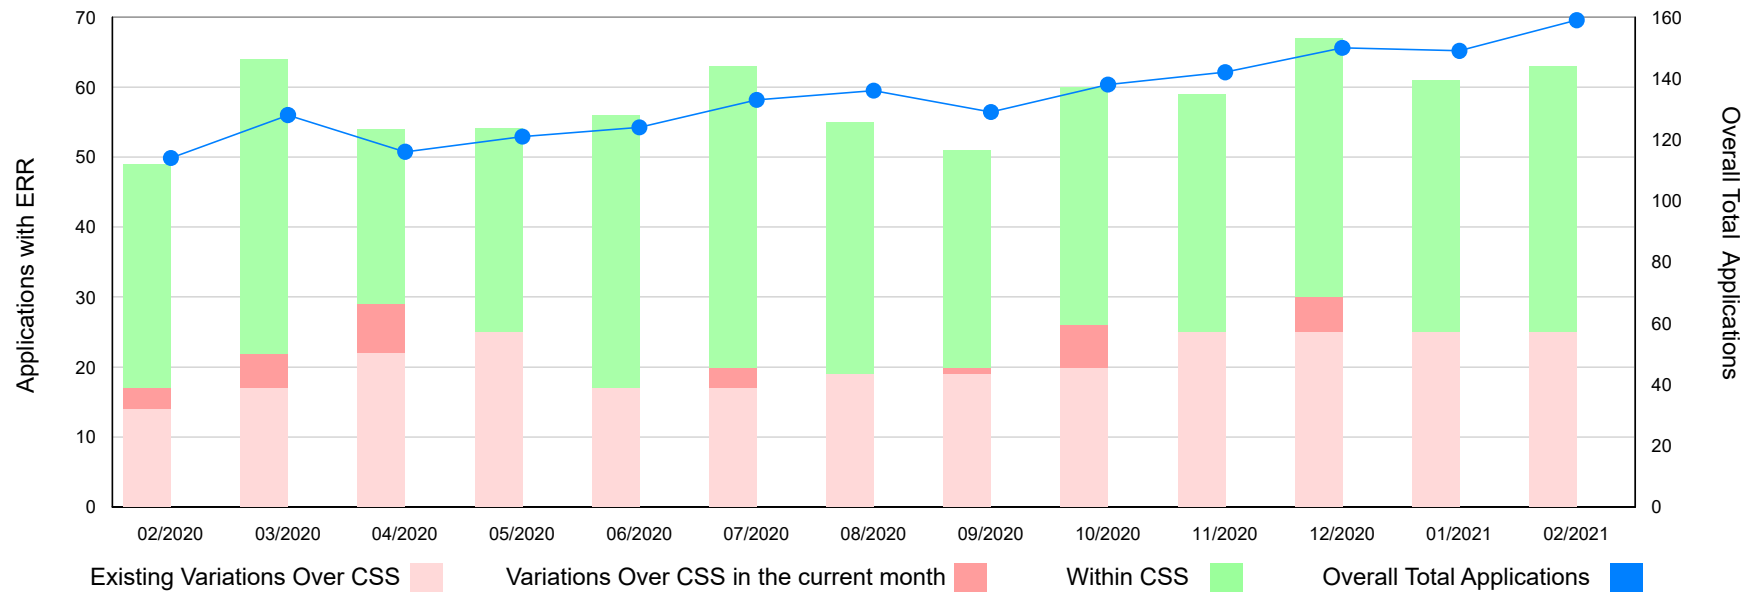

Licence Variations Assessment Performance as at 28 February 2021

This report shows the number of *Mineral Resources (Sustainable Development) Act 1990* licence variations that were with Earth Resources Regulation or the Applicant at the end of the month.

Licence Variations Assessment Performance

Note:

Client Service Standard (CSS): The legislation does not stipulate a timeframe, but Earth Resources Regulation has agreed to a timeframe for assessment.

Licence Variation Types CSS:

Mining	120 days with department
Retention	120 days with department
Prospecting	90 days with department
Exploration	90 days with department
Work Authority	30 days with department

Application Variation numbers as at 28 Feb 2021

	Over Client Service Standard	Within Client Service Standard	Total Variations
With Applicant	29	64	93
With Earth Resources Regulation	28	38	66
Total Variations	57	102	159

Monthly Licence Variations with Earth Resources Regulation