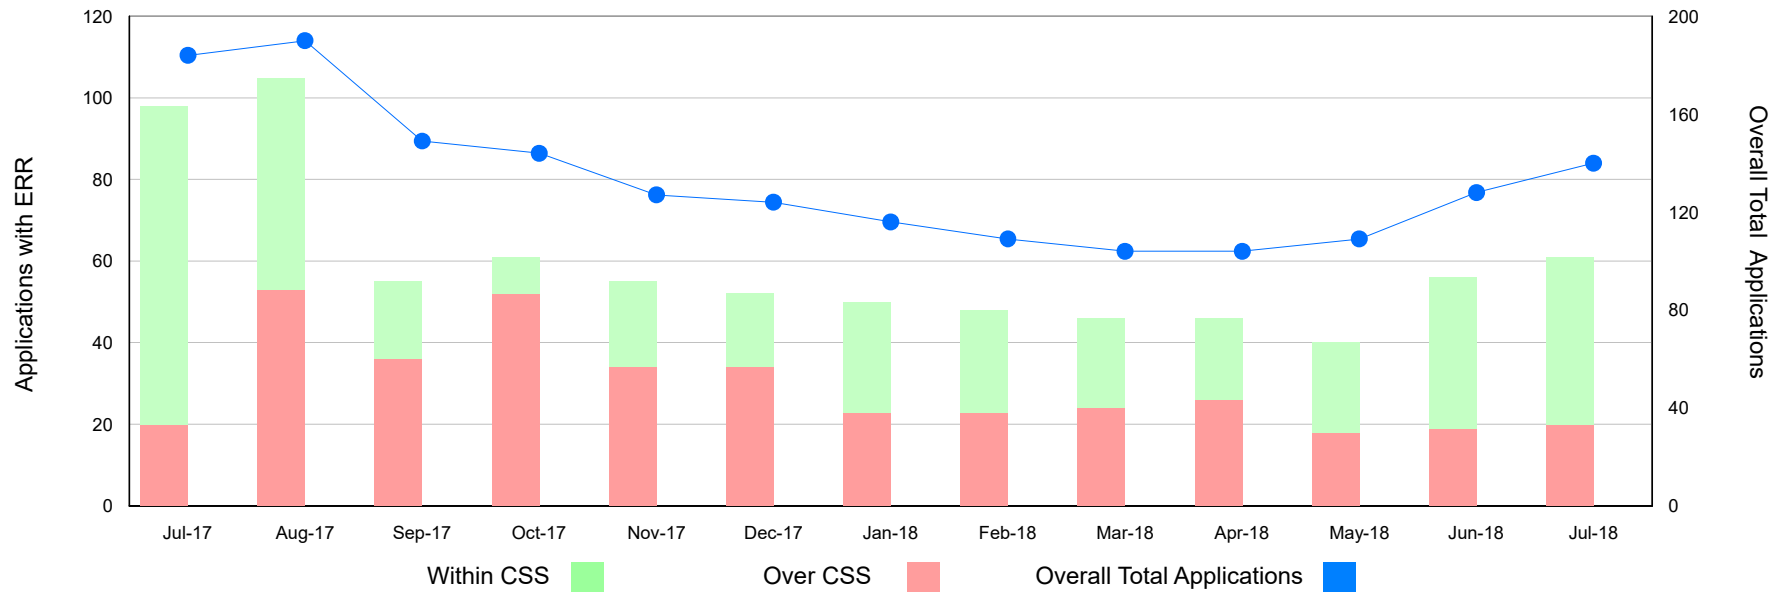

Licence Variation numbers as at 31 July 2018

Variations With	Over Client Service Standard	Within Client Service Standard	Total Variations
Applicant	34	45	79
Earth Resources Regulation	20	41	61
Total Variations	54	89	140

Licence Variations with Earth Resources Regulation

	Jul-17	Aug-17	Sep-17	Oct-17	Nov-17	Dec-17	Jan-18	Feb-18	Mar-18	Apr-18	May-18	Jun-18	Jul-18
ERR Within CSS	78	52	19	9	21	18	27	25	22	20	22	37	41
ERR Over CSS	20	53	36	52	34	34	23	23	24	26	18	19	20
Vars with Applicant	86	85	94	83	72	72	66	61	58	58	69	72	79
Overall Total	184	190	149	144	127	124	116	109	104	104	109	128	140