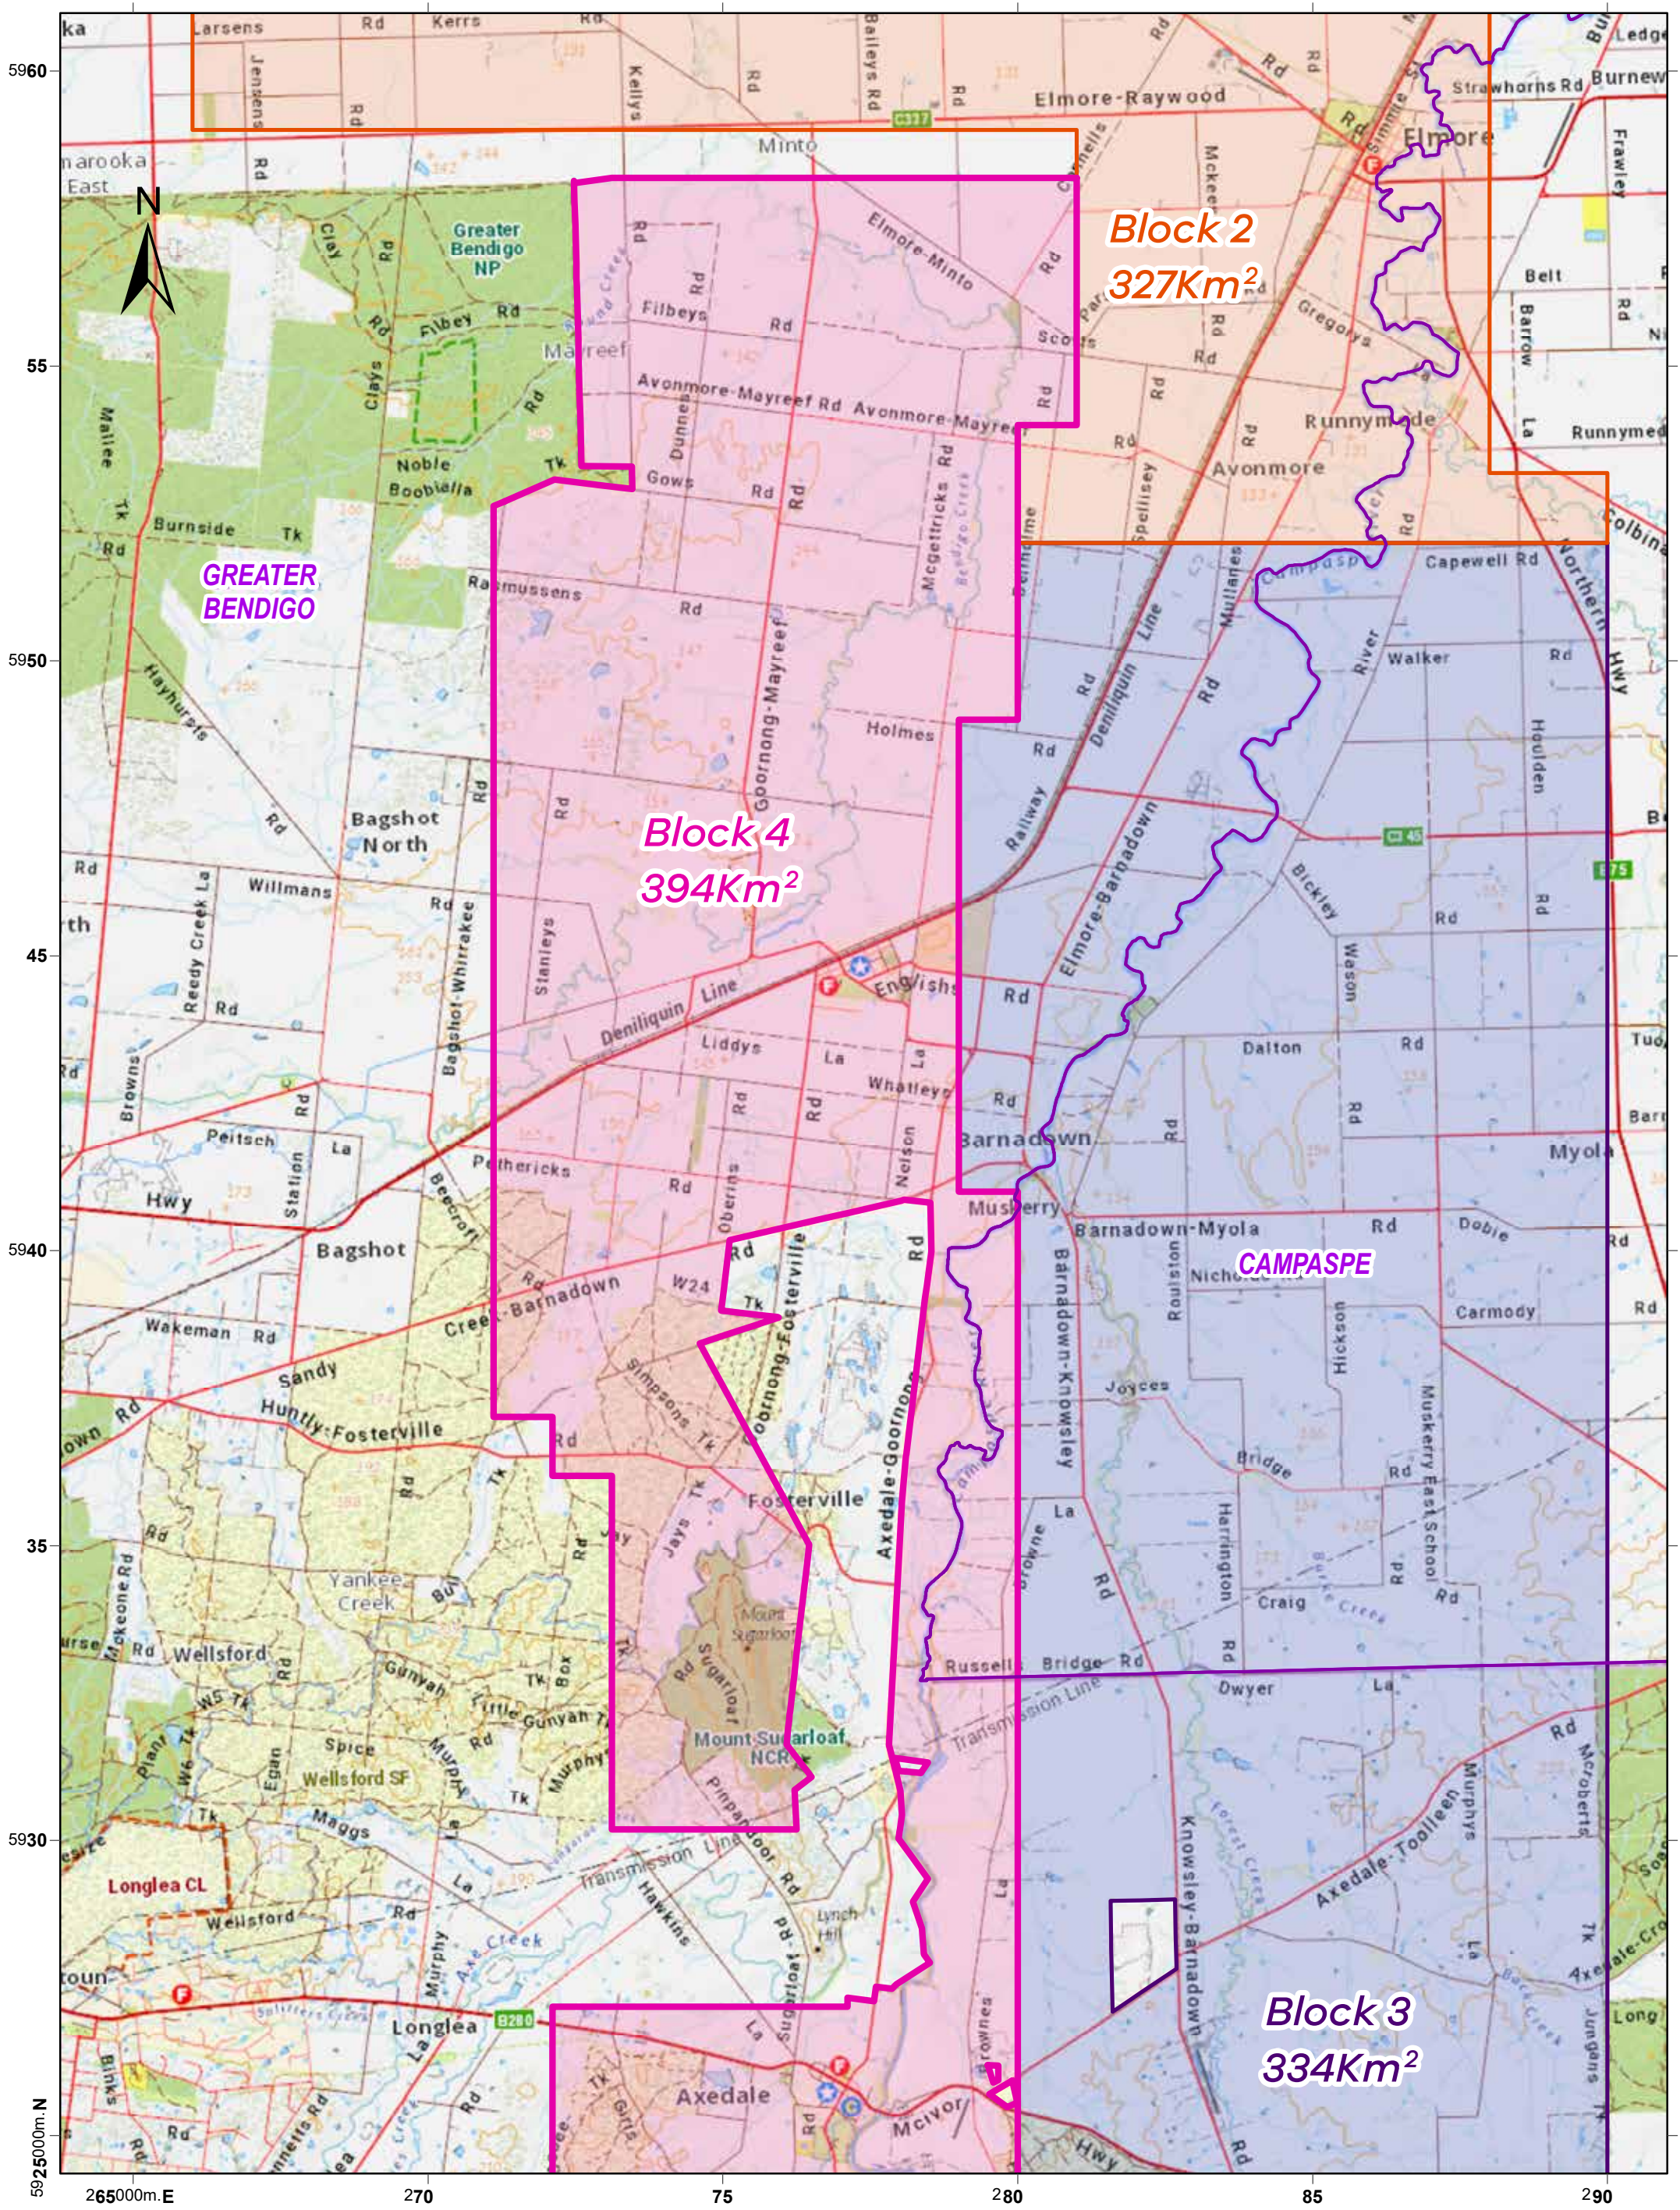

North Central Victorian Goldfields Ground Release Block 4 North

- Legend**
- Local Government Areas
 - Exploration block release
 - Block 3
 - Block 4

Map datum GDA94
Map projection UTM MGA55