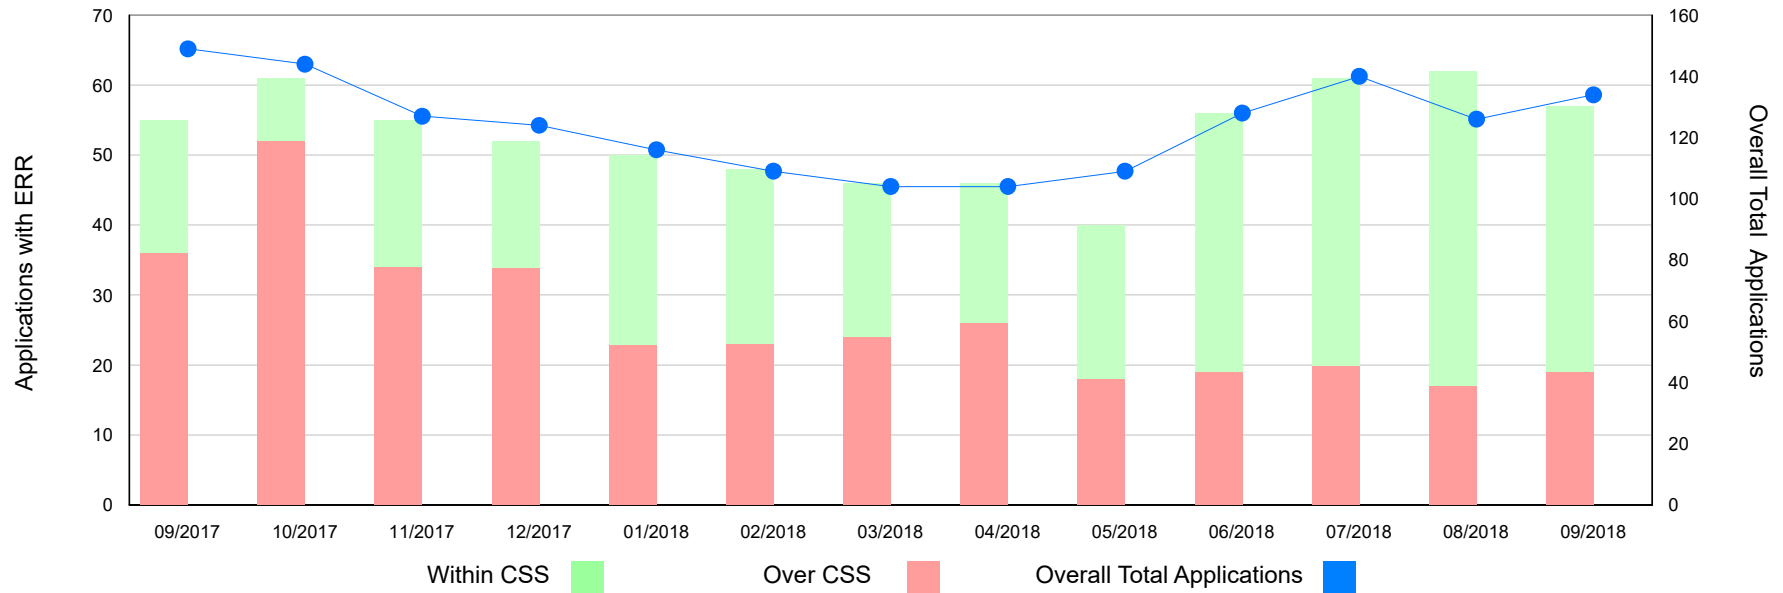

Application Variation numbers as at 30-Sep-2018

	N/A Client Service Standard (Work Authority)	Over Client Service Standard	Within Client Service Standard	Total Variations
With Applicant	36	13	16	65
With Earth Resources Regulation	12	19	38	69
Total Variations	48	32	54	134

Monthly Licence Variations with Earth Resources Regulation

	Sep-17	Oct-17	Nov-17	Dec-17	Jan-18	Feb-18	Mar-18	Apr-18	May-18	Jun-18	Jul-18	Aug-18	Sep-18
ERR Within CSS	19	9	21	18	27	25	22	20	22	37	41	45	38
ERR Over CSS	36	52	34	34	23	23	24	26	18	19	20	17	19
ERR N/A CSS - WA													12
Vars with Applicant	94	83	72	72	66	61	58	58	69	72	79	64	65
Overall Total	149	144	127	124	116	109	104	104	109	128	140	126	134