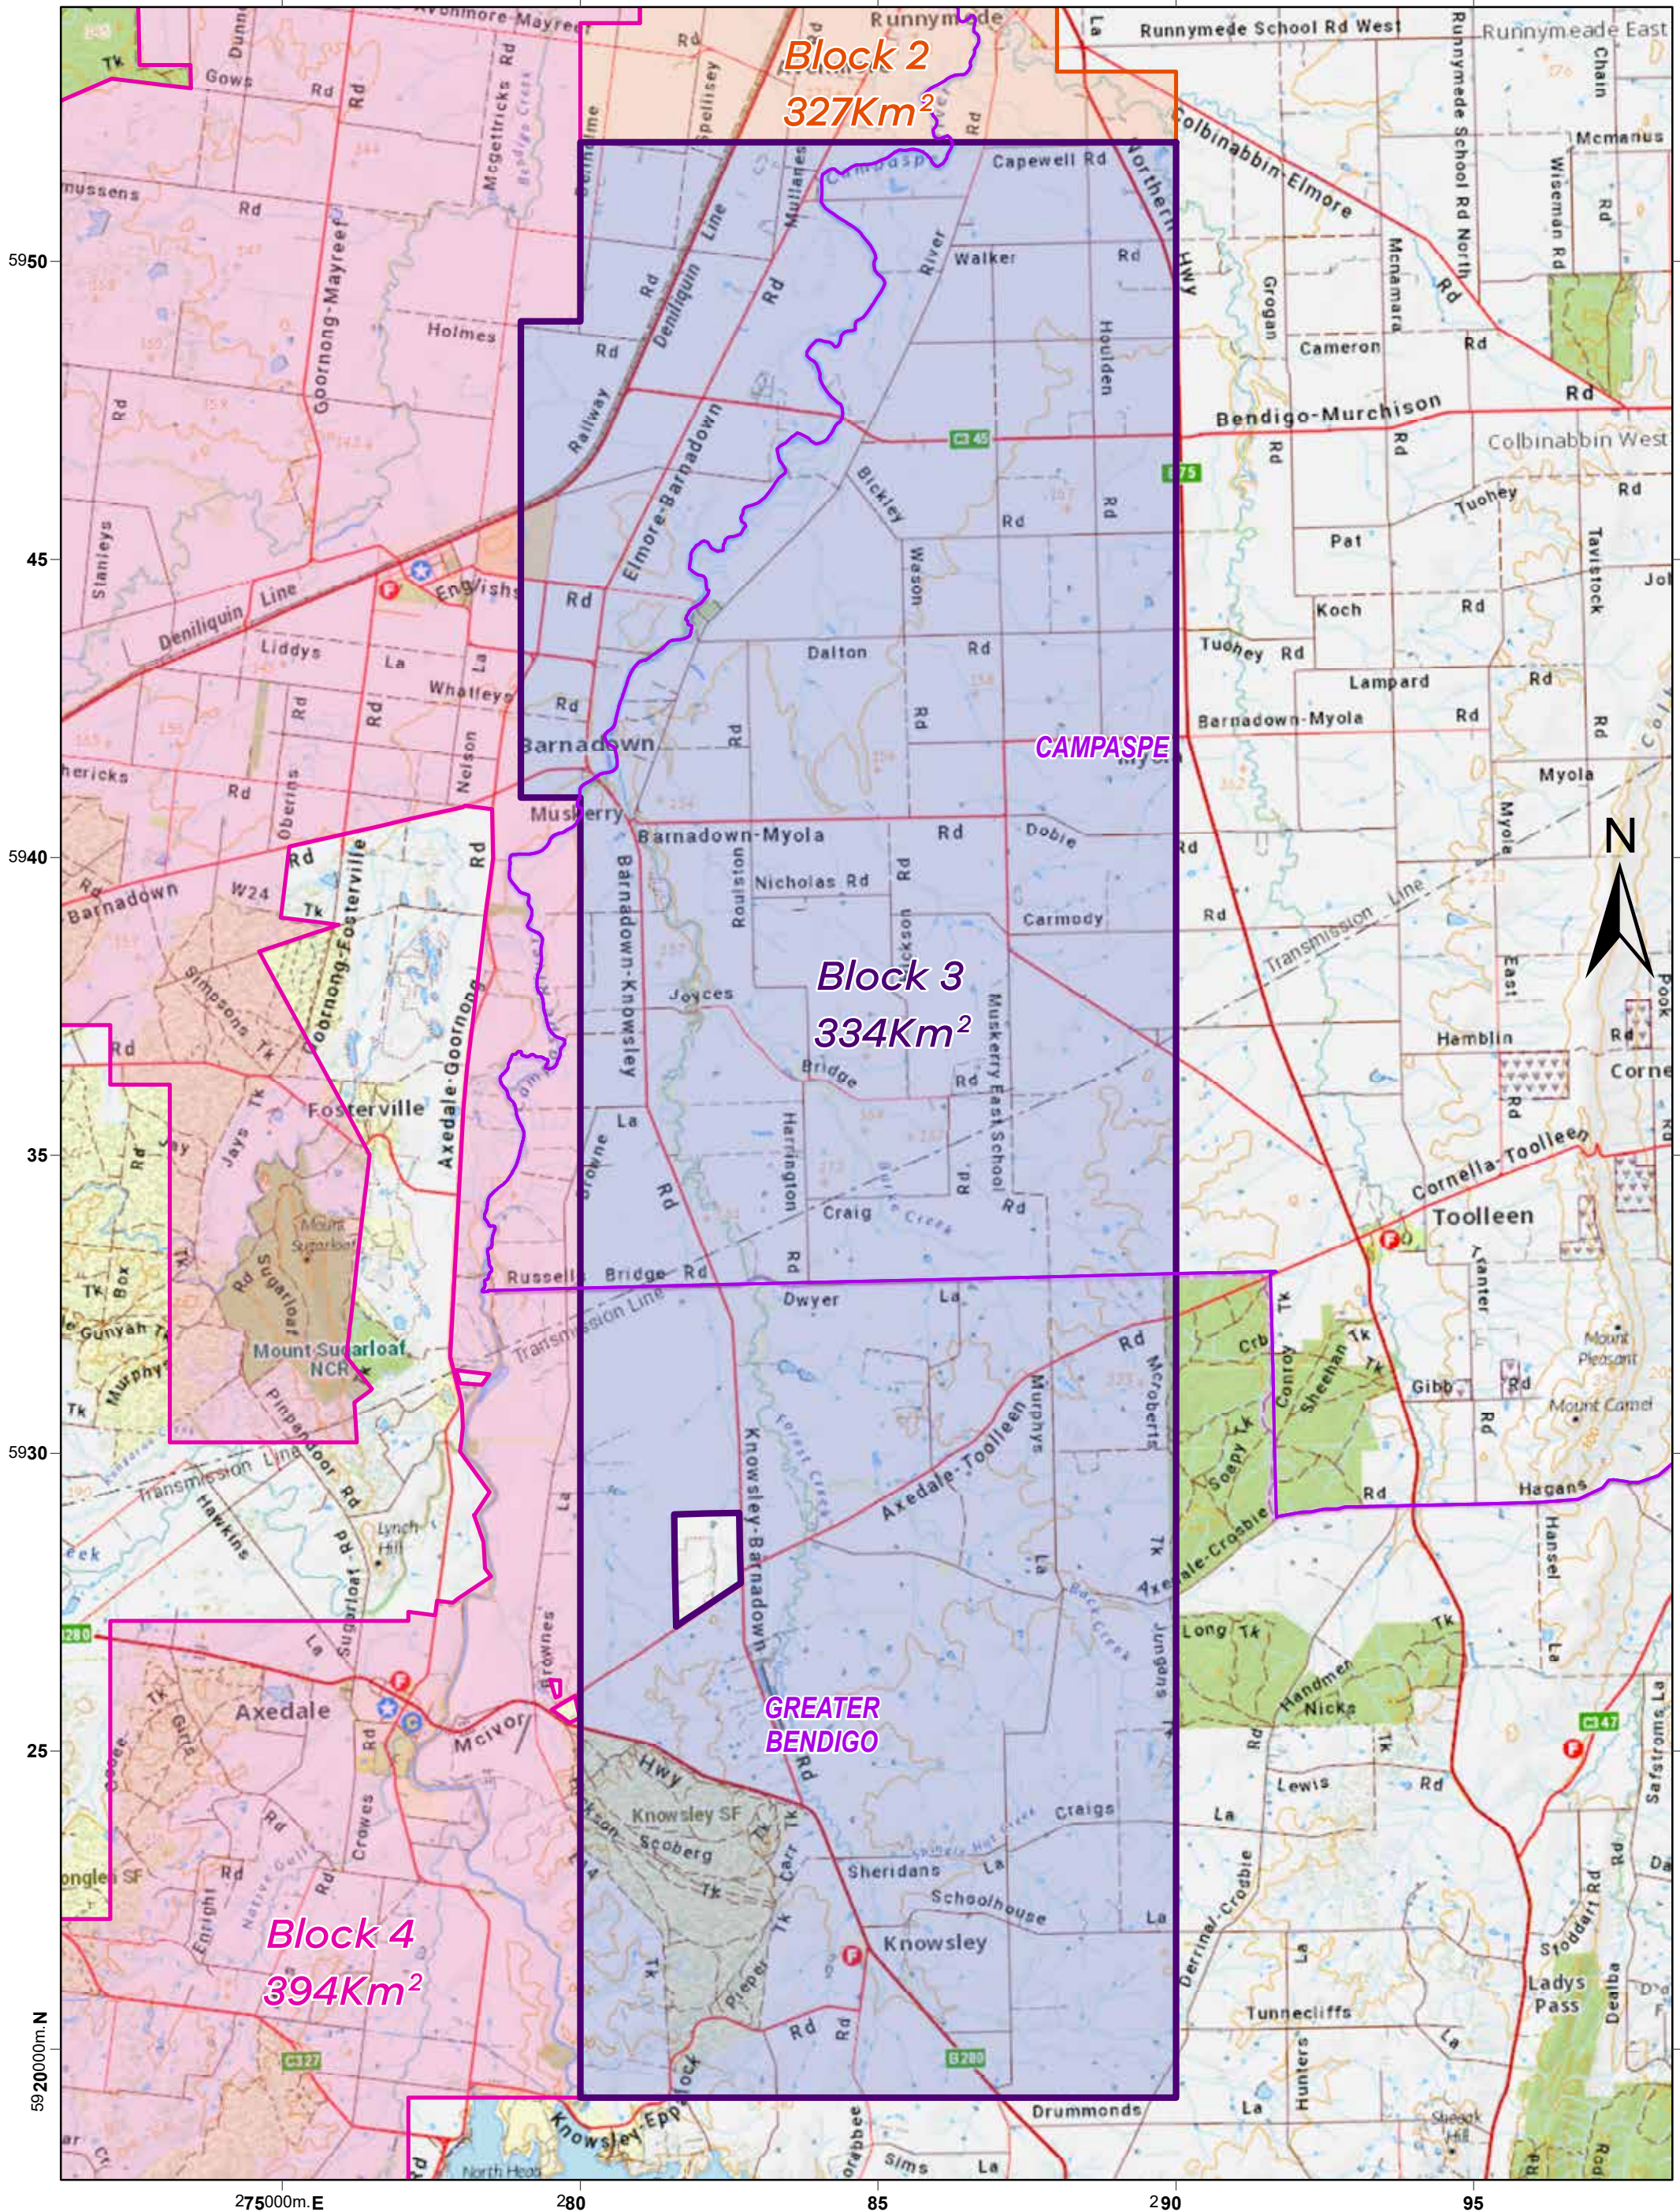

# North Central Victorian Goldfields Ground Release Block 3

**Legend**  
 Local Government Areas

**Exploration block release**  
 Block 2  
 Block 3  
 Block 4

Map datum GDA94  
 Map projection UTM MGA55

**GEOLOGICAL SURVEY OF VICTORIA**

Date Saved: 3/12/2020 GSV0119