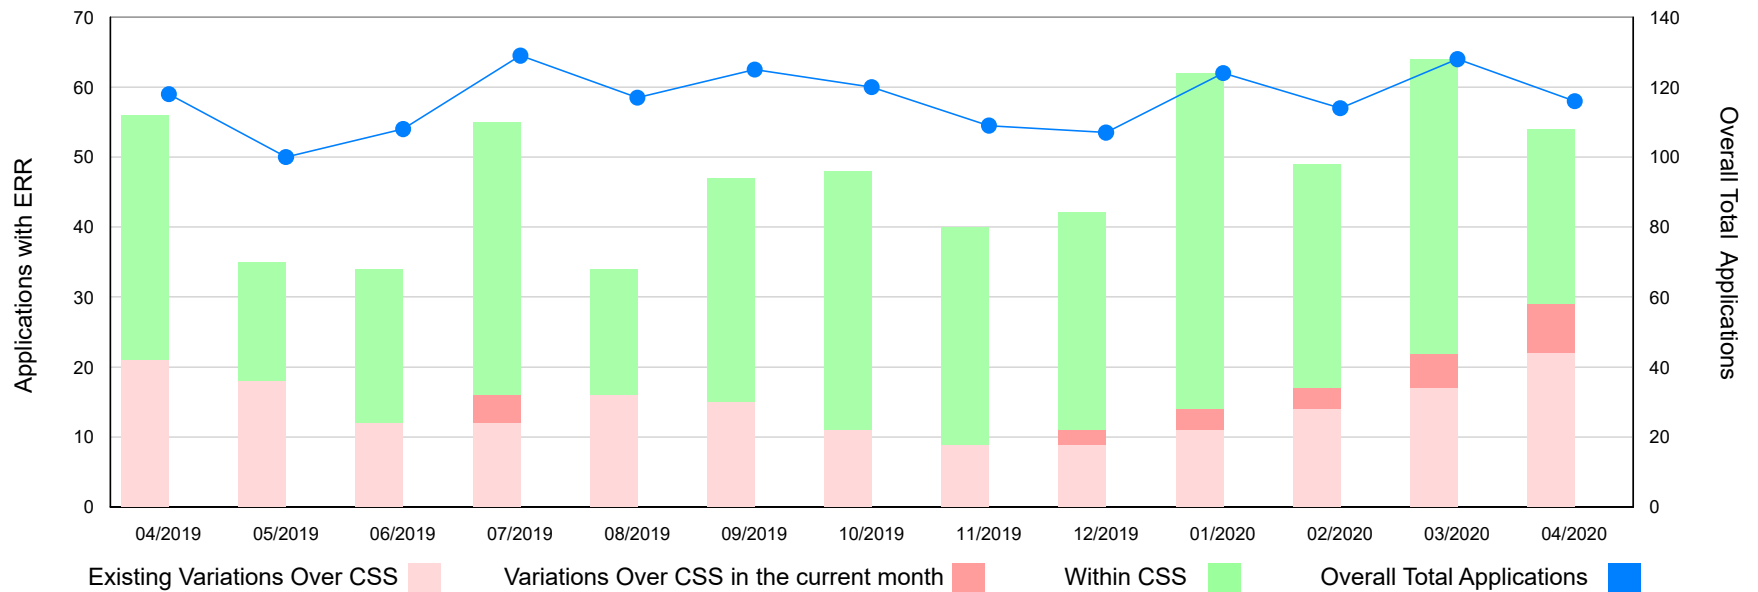

Licence Variations Assessment Performance as at 30 April 2020

- *Mineral Resources (Sustainable Development) Act 1990*
 - Mining
 - Work Authority
 - Exploration
 - Retention
 - Prospecting

Shows the number of MRSDA licence variations that were with Earth Resources Regulation or the Applicant.

Licence Variations Assessment Performance

Application Variation numbers as at 30 Apr 2020

Note:

Client Service Standard (CSS): The legislation does not set out a time deadline, but Earth Resources Regulation has agreed to a timeframe for assessment.

Licence Variation Types CSS:

Mining	120 days with department
Retention	120 days with department
Prospecting	90 days with department
Exploration	90 days with department
Work Authority	30 days with department

	Over Client Service Standard	Within Client Service Standard	Total Variations
With Applicant	19	43	62
With Earth Resources Regulation	29	25	54
Total Variations	48	68	116

Monthly Licence Variations with Earth Resources Regulation