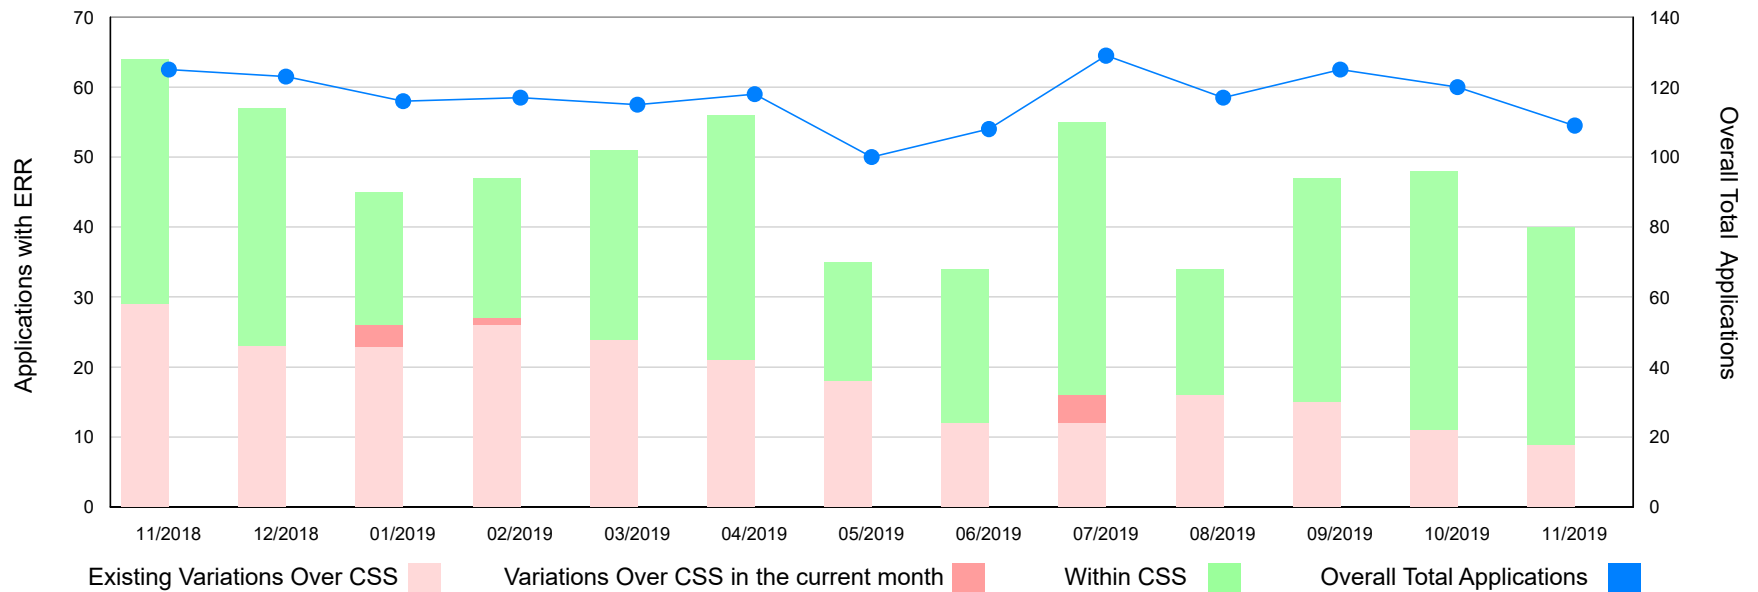

Licence Variations Assessment Performance as at 30 November 2019

- *Mineral Resources (Sustainable Development) Act 1990*
 - Mining
 - Work Authority
 - Exploration
 - Retention
 - Prospecting

Shows the number of MRSDA licence variations that were with Earth Resources Regulation or the Applicant.

Licence Variations Assessment Performance

Application Variation numbers as at 30 Nov 2019

Note:

Client Service Standard (CSS): The legislation does not set out a time deadline, but Earth Resources Regulation has agreed to a timeframe for assessment.

Licence Variation Types CSS:

- Mining 120 days with department
- Retention 120 days with department
- Prospecting 90 days with department
- Exploration 90 days with department
- Work Authority 30 days with department

	Over Client Service Standard	Within Client Service Standard	Total Variations
With Applicant	23	46	69
With Earth Resources Regulation	9	31	40
Total Variations	32	77	109

Monthly Licence Variations with Earth Resources Regulation