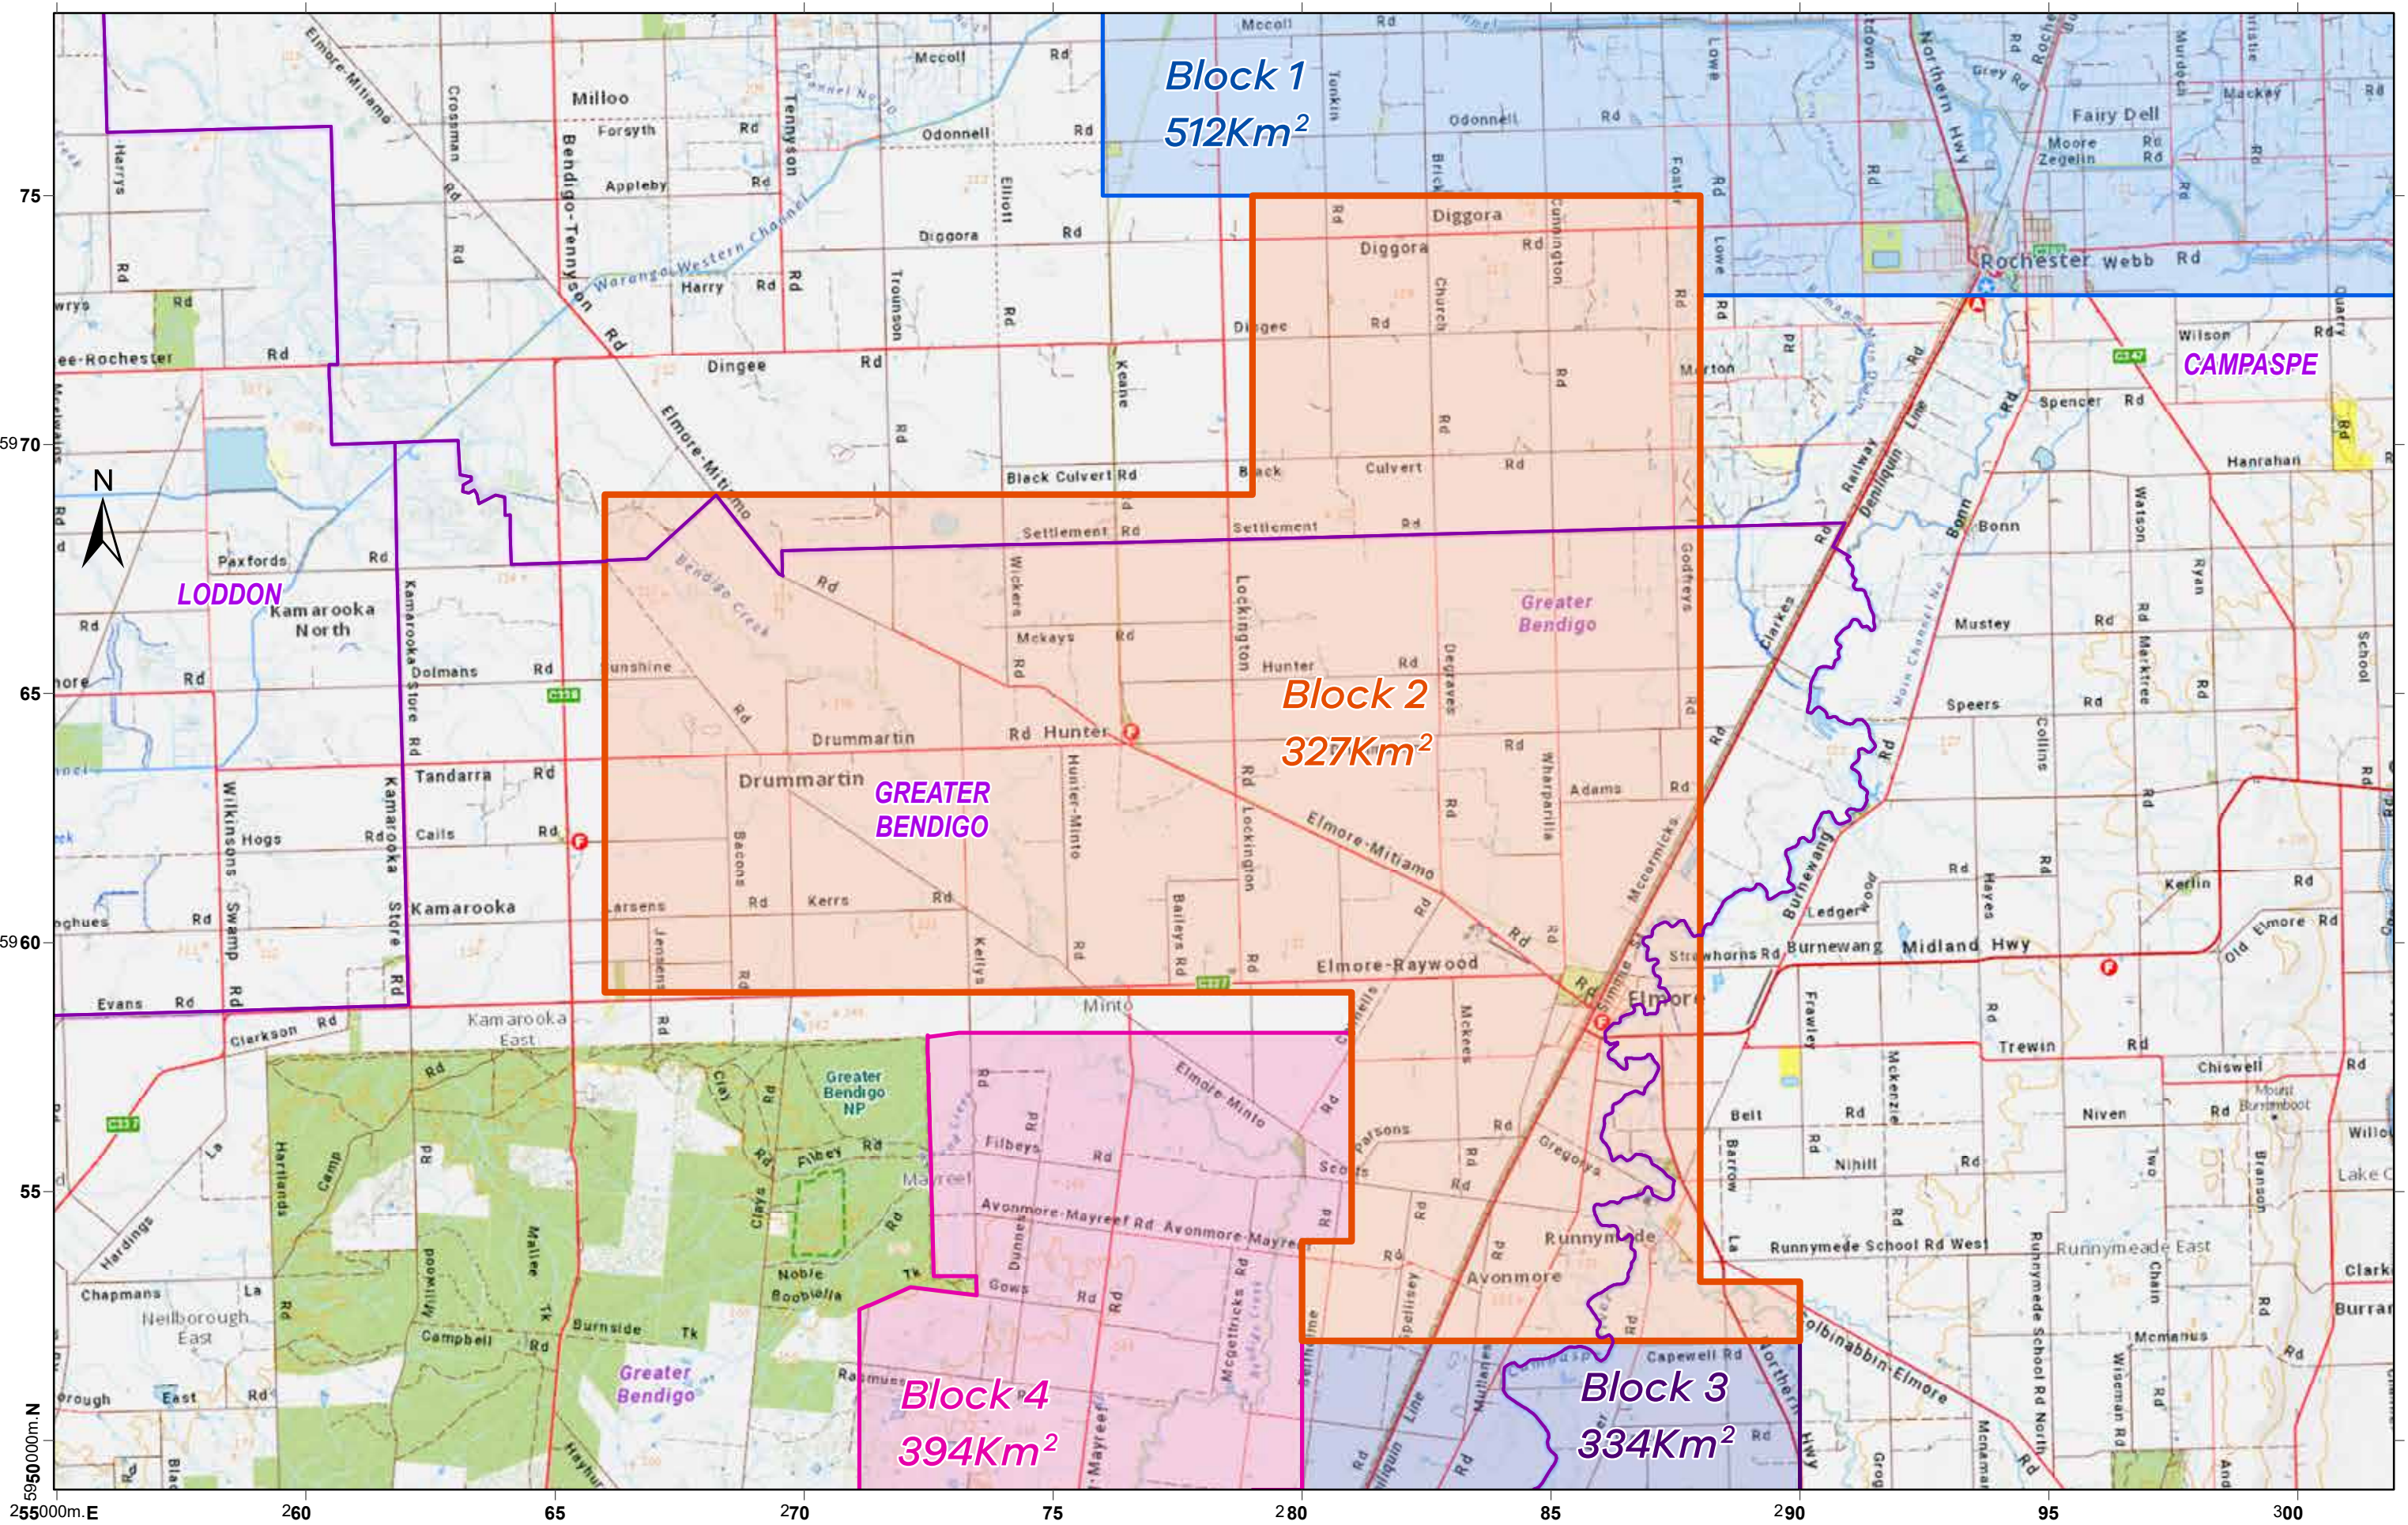

North Central Victorian Goldfields Ground Release Block 2

Legend

Local Government Areas	Block 1	Block 3
Block 2	Block 4	

Map datum GDA94
Map projection UTM MGA55