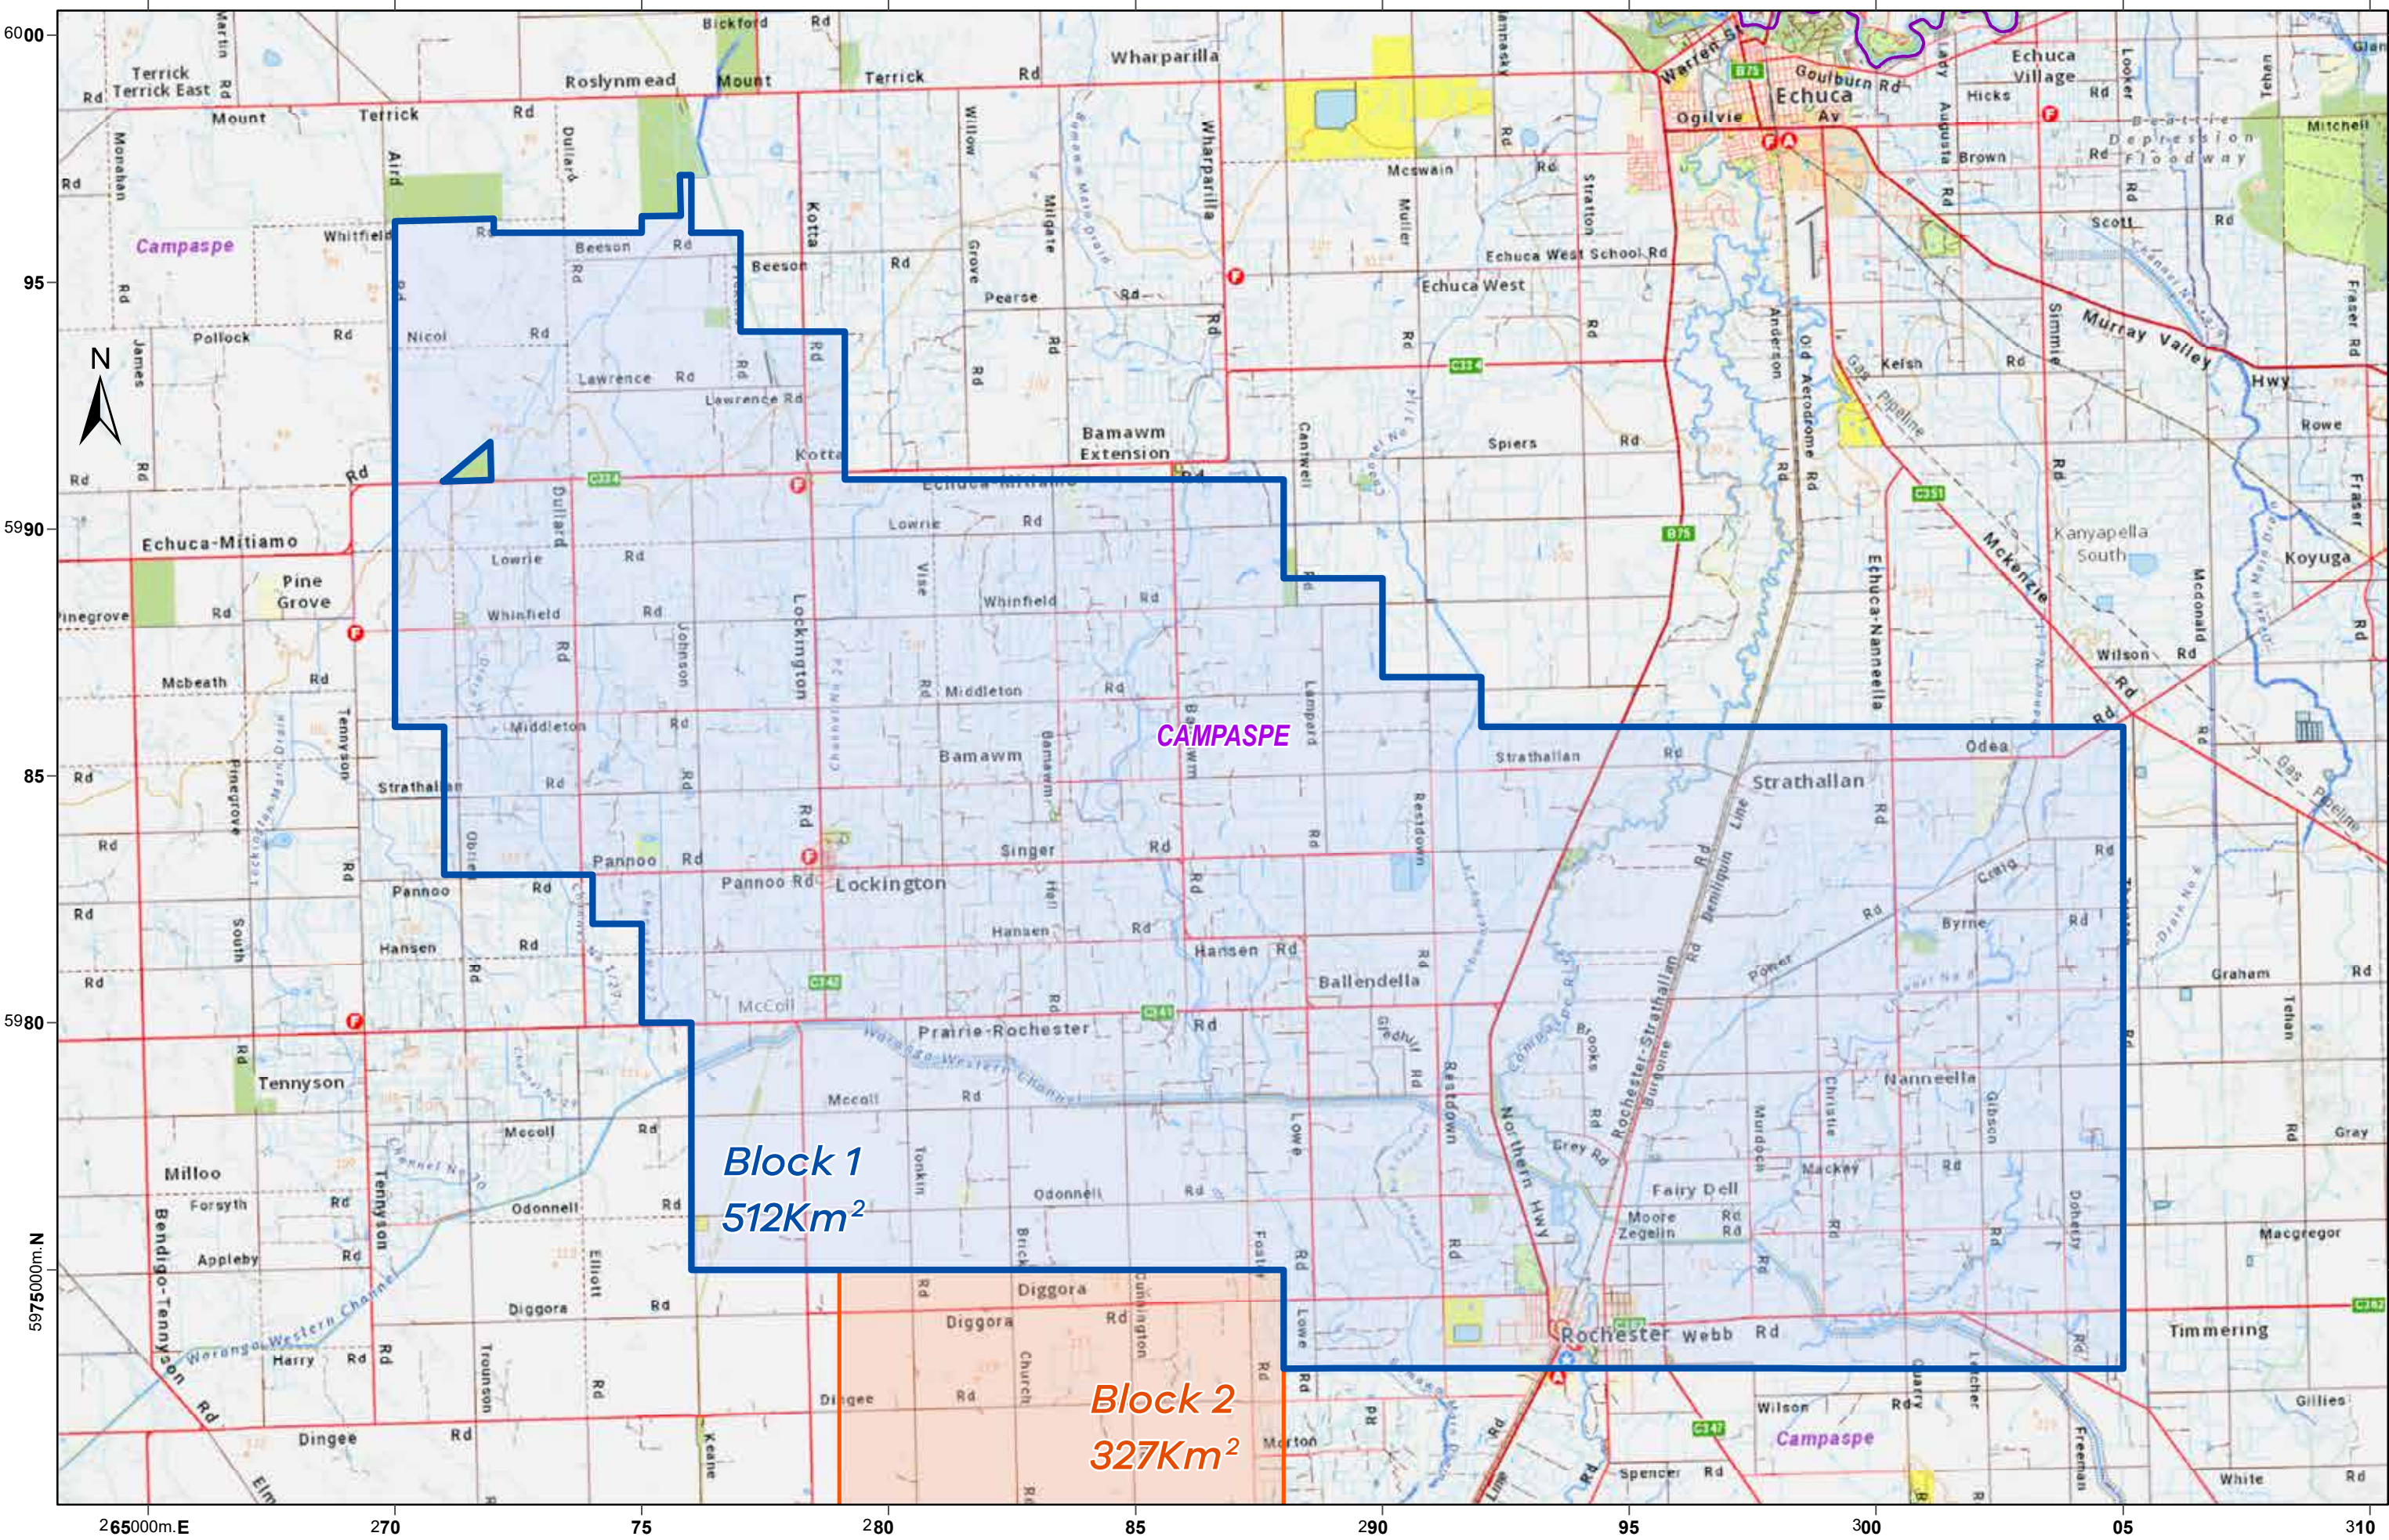

North Central Victorian Goldfields Ground Release Block 1

Legend

- Local Government Areas
- Exploration block release
 - Block 1
 - Block 2

0 5 10 km

Map datum GDA94
Map projection UTM MGA55