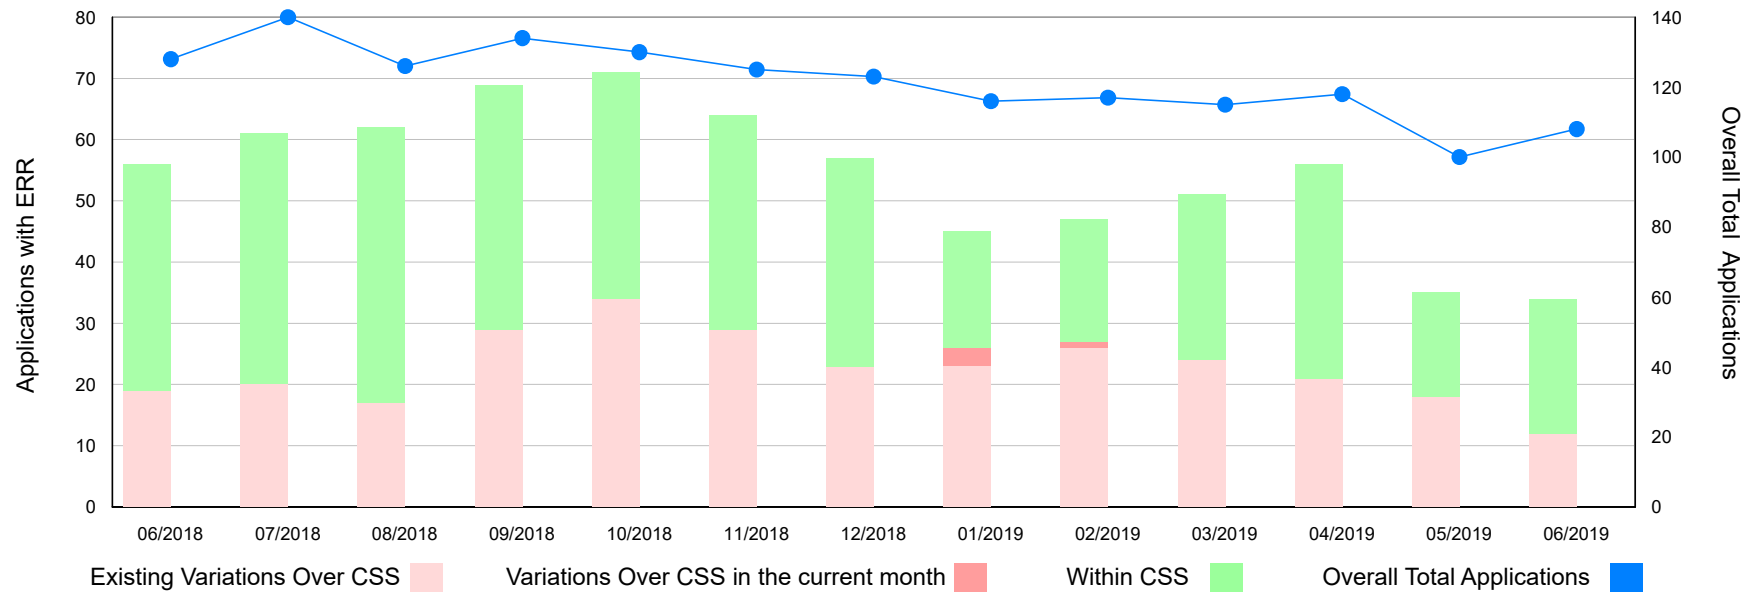

Licence Variations Assessment Performance as at 30 June 2019

- *Mineral Resources (Sustainable Development) Act 1990*
 - Mining
 - Work Authority
 - Exploration
 - Retention
 - Prospecting

Shows the number of MRSDA licence variations that was with Earth Resources Regulation or the Applicant.

Licence Variations Assessment Performance

Application Variation numbers as at 30 June 2019

	Over Client Service Standard	Within Client Service Standard	Total Variations
With Applicant	37	37	74
With Earth Resources Regulation	12	22	34
Total Variations	49	59	108

Monthly Licence Variations with Earth Resources Regulation

	Jun-18	Jul-18	Aug-18	Sep-18	Oct-18	Nov-18	Dec-18	Jan-19	Feb-19	Mar-19	Apr-19	May-19	Jun-19
Existing Vars Over CSS	19	20	17	29	34	29	23	23	26	24	21	18	12
Vars Over CSS in current month								3	1				
Total Vars with ERR Over CSS	19	20	17	29	34	29	23	26	27	24	21	18	12
Vars with ERR Within CSS	37	41	45	40	37	35	34	19	20	27	35	17	22
Vars with Applicant	72	79	64	65	59	61	66	71	70	64	62	65	74
Overall Total	128	140	126	134	130	125	123	116	117	115	118	100	108