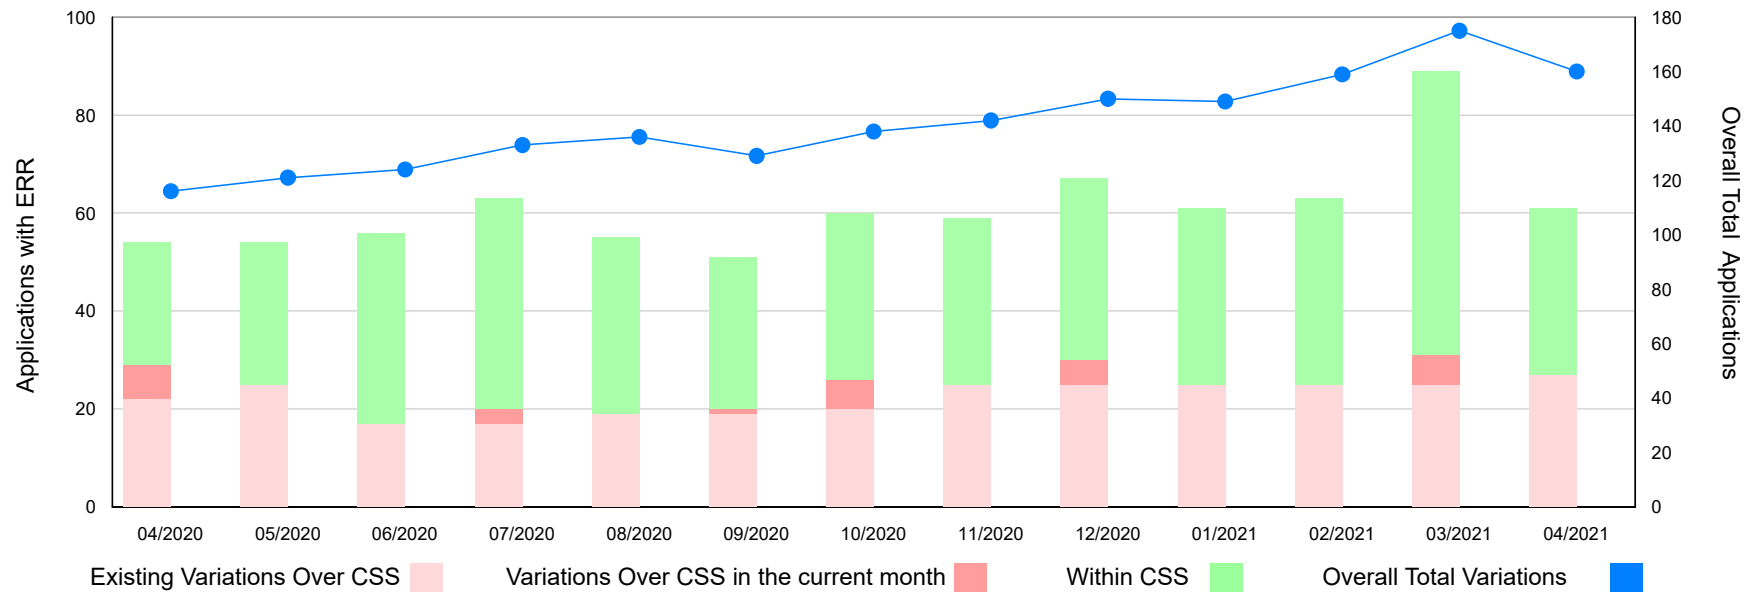

Licence Variations Assessment Performance as at 30 April 2021

This report shows the number of *Mineral Resources (Sustainable Development) Act 1990* licence variations that were with Earth Resources Regulation or the Applicant at the end of the month.

Licence Variations Assessment Performance

Note:

Client Service Standard (CSS): The legislation does not stipulate a timeframe, but Earth Resources Regulation has agreed to a timeframe for assessment.

Licence Variation Types CSS:

Mining	120 days with department
Retention	120 days with department
Prospecting	90 days with department
Exploration	90 days with department
Work Authority	30 days with department

Application Variation numbers as at 30 Apr 2021

	Over Client Service Standard	Within Client Service Standard	Total Variations
With Applicant	39	60	99
With Earth Resources Regulation	27	34	61
Total Variations	66	94	160

Monthly Licence Variations with Earth Resources Regulation