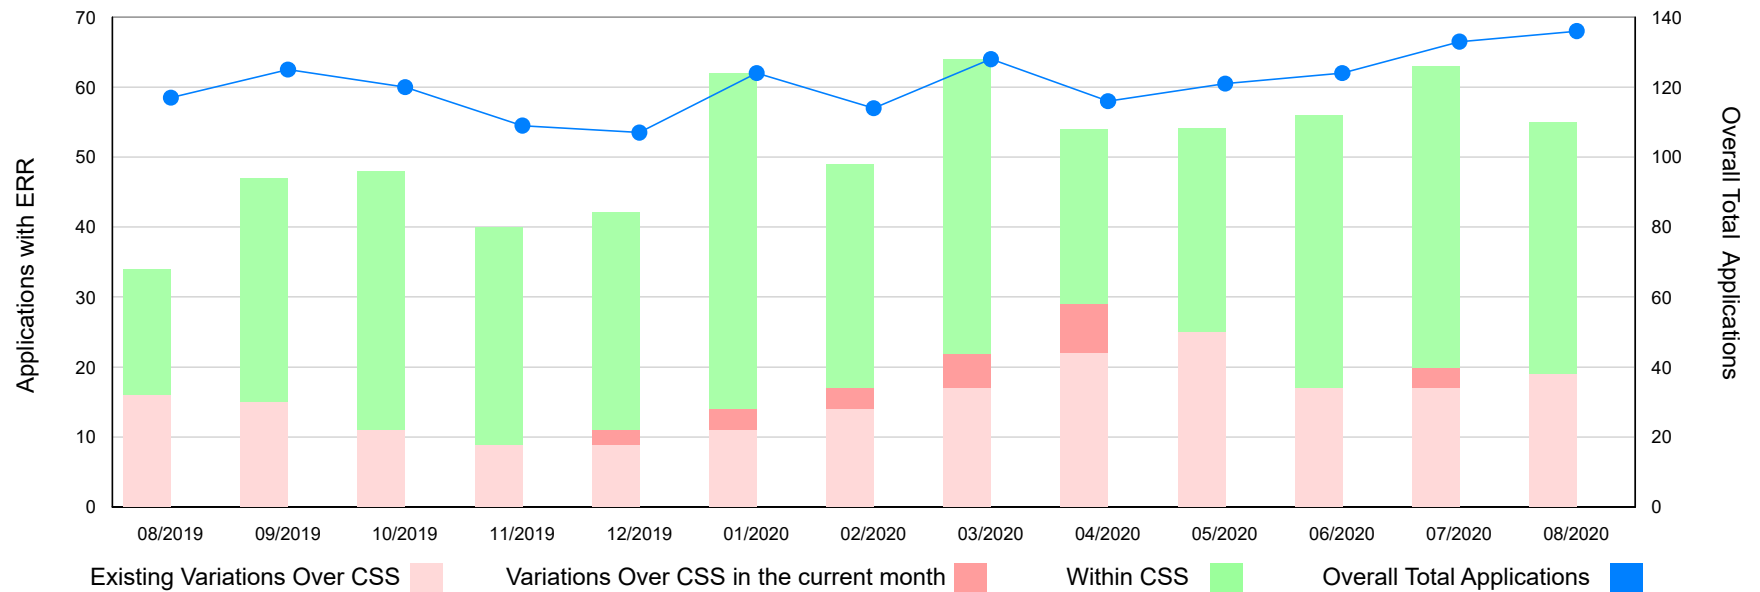

Licence Variations Assessment Performance as at 31 August 2020

This report shows the number of *Mineral Resources (Sustainable Development) Act 1990* licence variations that were with Earth Resources Regulation or the Applicant at the end of the month.

Licence Variations Assessment Performance

Application Variation numbers as at 31 August 2020

Note:

Client Service Standard (CSS): The legislation does not stipulate a timeframe, but Earth Resources Regulation has agreed to a timeframe for assessment.

Licence Variation Types CSS:

Mining	120 days with department
Retention	120 days with department
Prospecting	90 days with department
Exploration	90 days with department
Work Authority	30 days with department

	Over Client Service Standard	Within Client Service Standard	Total Variations
With Applicant	21	60	81
With Earth Resources Regulation	19	36	55
Total Variations	40	96	136

Monthly Licence Variations with Earth Resources Regulation