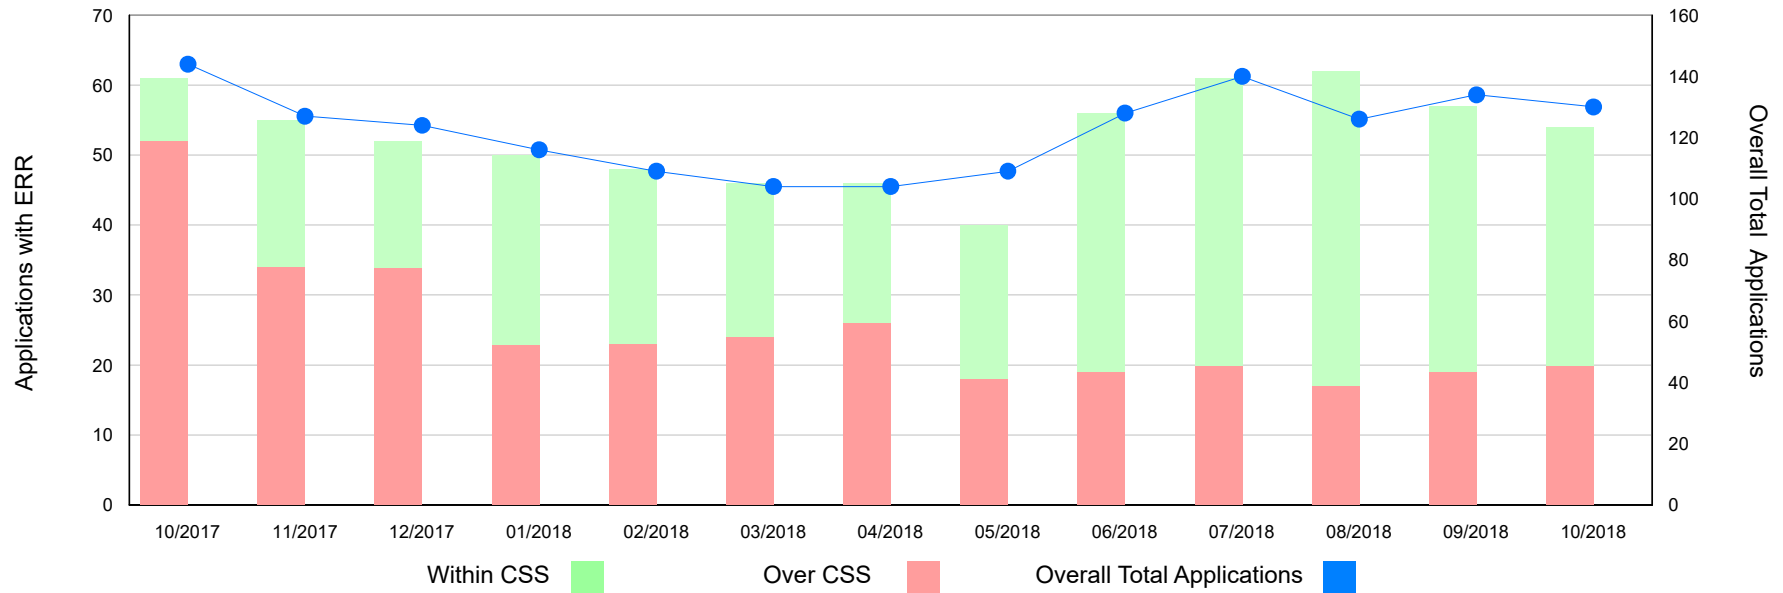

Application Variation numbers as at 31-Oct-2018

	N/A Client Service Standard (Work Authority)	Over Client Service Standard	Within Client Service Standard	Total Variations
With Applicant	30	13	16	59
With Earth Resources Regulation	17	20	34	71
Total Variations	47	33	50	130

Monthly Licence Variations with Earth Resources Regulation

	Oct-17	Nov-17	Dec-17	Jan-18	Feb-18	Mar-18	Apr-18	May-18	Jun-18	Jul-18	Aug-18	Sep-18	Oct-18
ERR Within CSS	9	21	18	27	25	22	20	22	37	41	45	38	34
ERR Over CSS	52	34	34	23	23	24	26	18	19	20	17	19	20
ERR N/A CSS - WA	0	0	0	0	0	0	0	0	0	0	0	12	17
Vars with Applicant	83	72	72	66	61	58	58	69	72	79	64	65	59
Overall Total	144	127	124	116	109	104	104	109	128	140	126	134	130