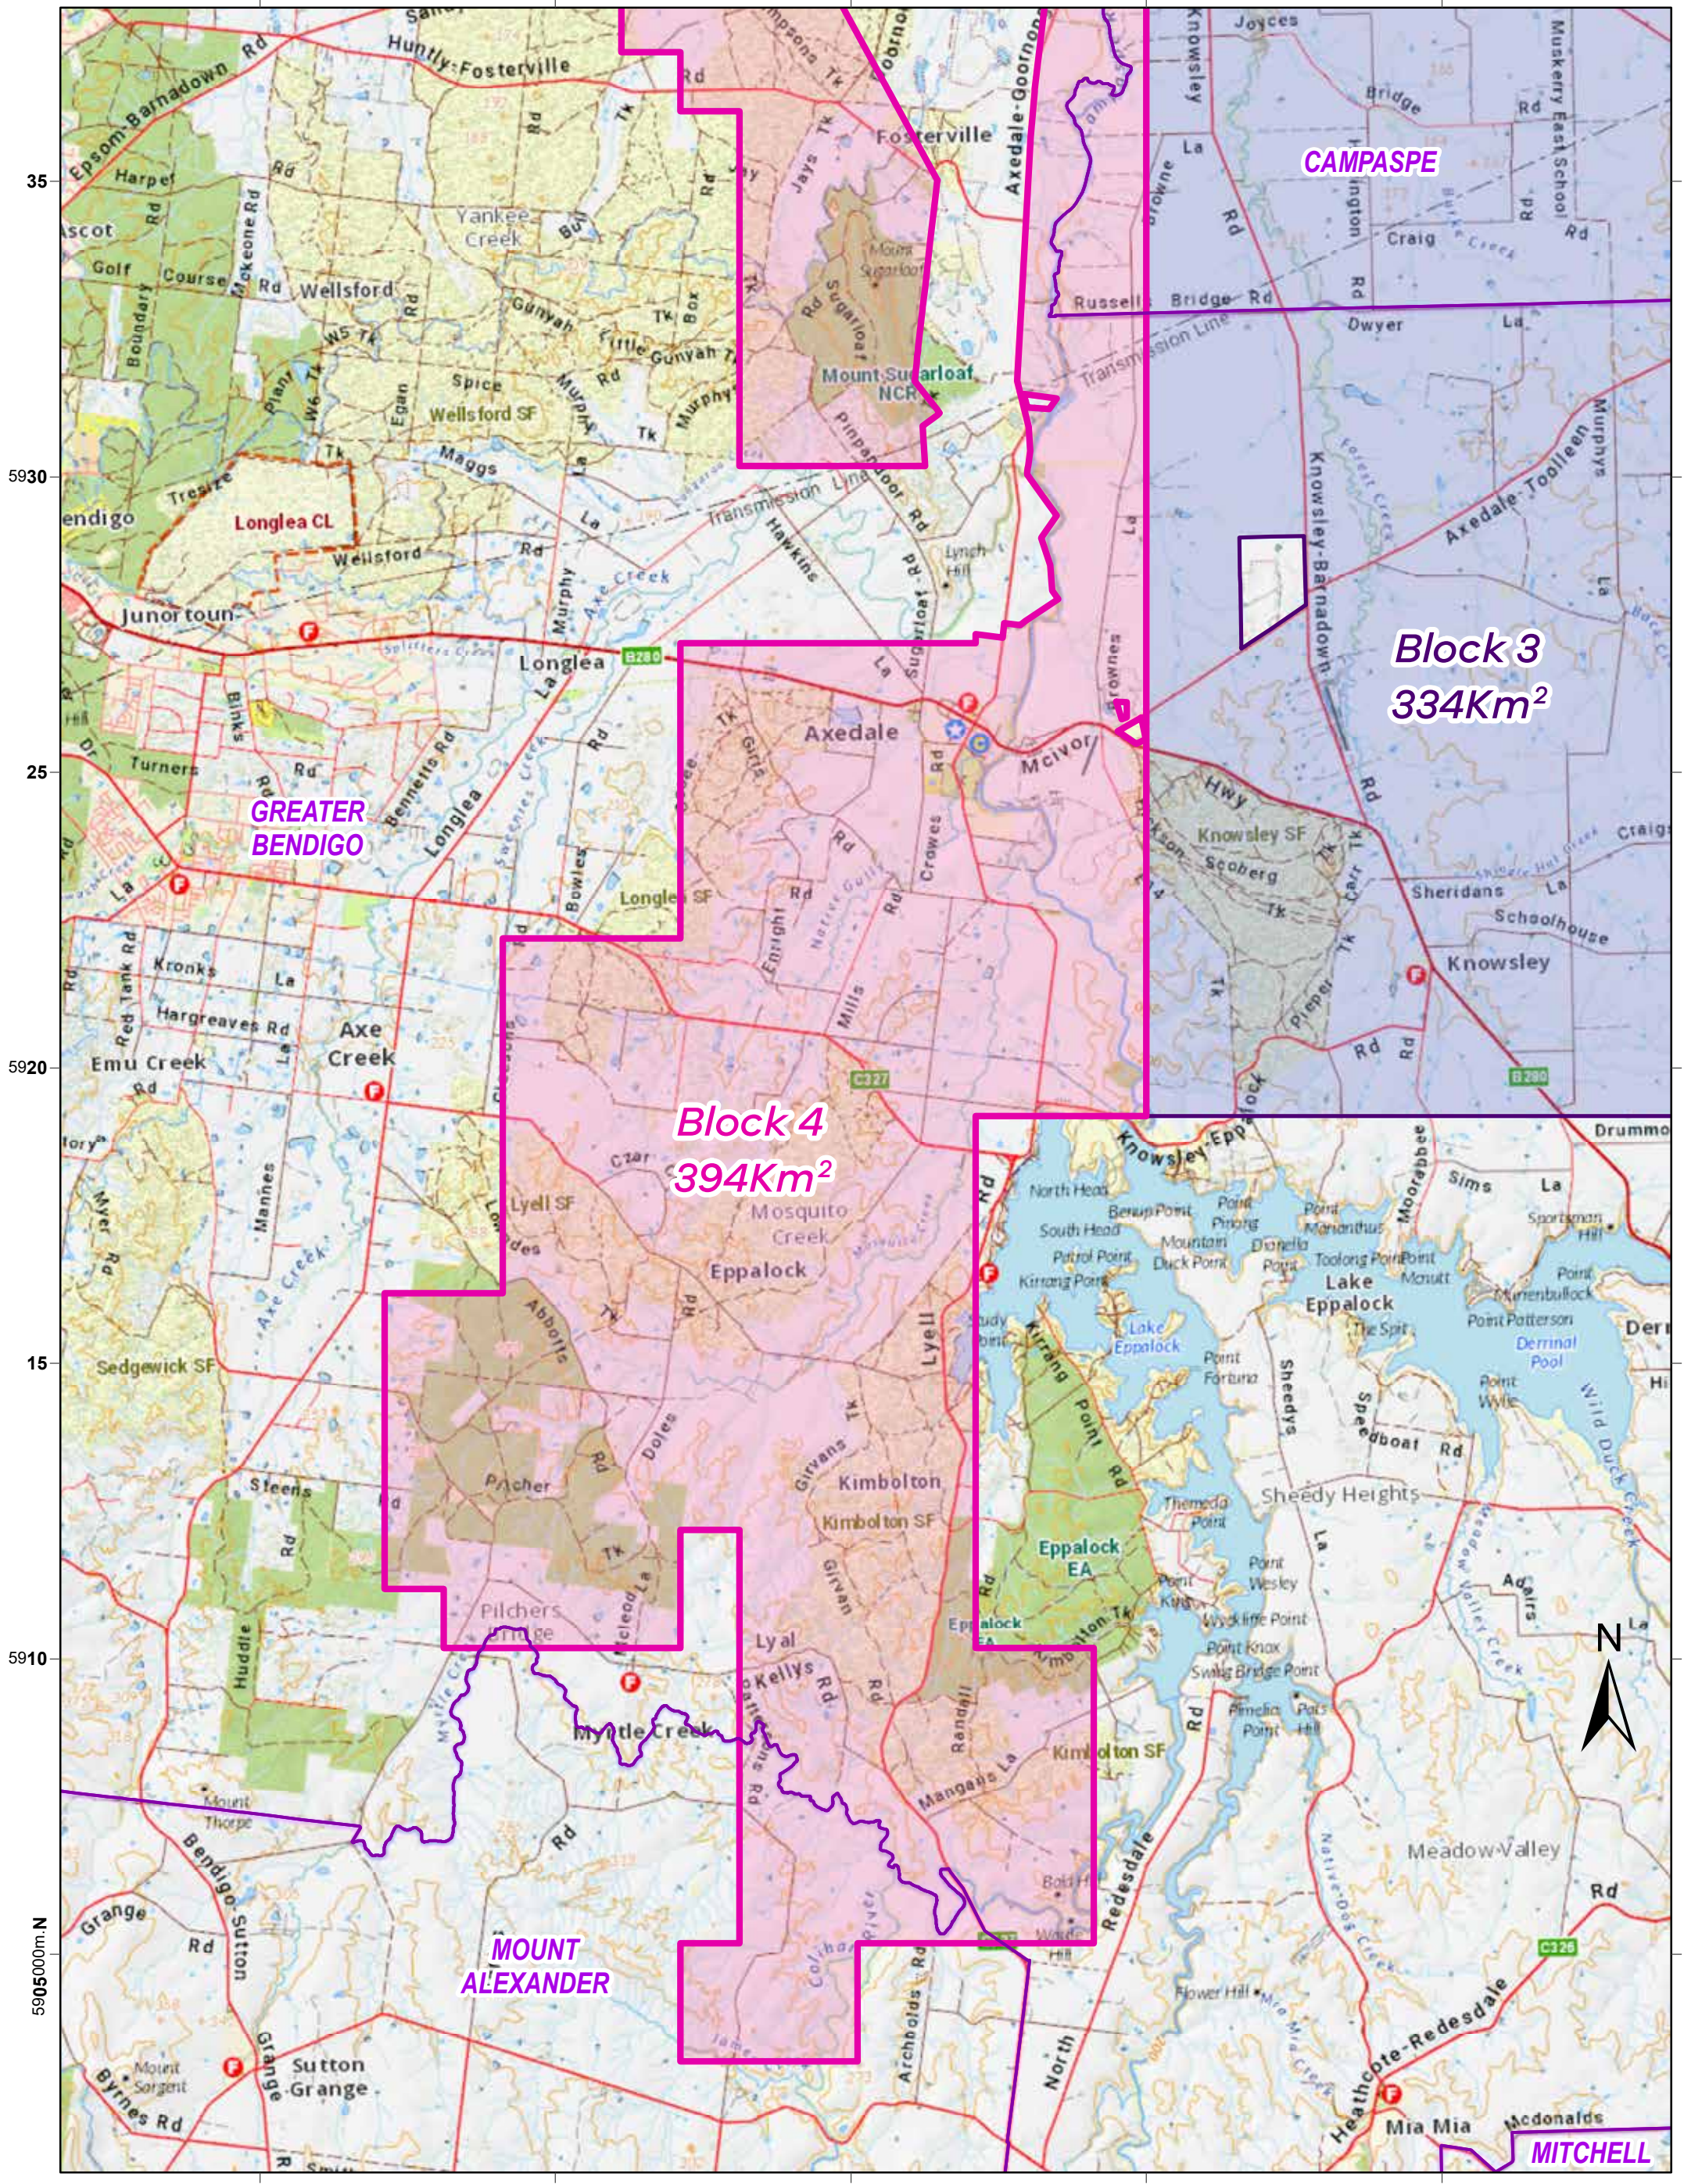

North Central Victorian Goldfields Ground Release Block 4 South

Legend
 Local Government Areas

Exploration block release
 Block 3
 Block 4

GEOLOGICAL SURVEY OF VICTORIA

Map datum GDA94
 Map projection UTM MGA55

Date Saved: 4/12/2020 GSV0119